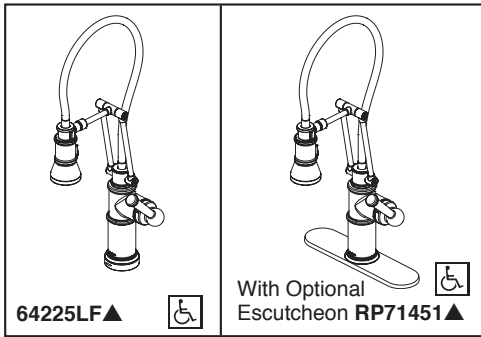

BRIZO®

KITCHEN FAUCETS

- Artesso® Collection
- Single Handle Articulating Deck Mount

64225LF▲

With Optional
Escutcheon RP71451▲

Submitted Model No.: _____

Specific Features: _____

FEATURES:

- MagneDock® Magnetic Docking
- SmartTouch® On/Off Functionality
- TempID® indicator light shows water temperature and signals when batteries run low

STANDARD SPECIFICATIONS:

- Maximum 1.8 gpm @ 60 psi, 6.8 L/min @ 414 kPa
- One or three hole mount (escutcheon optional)
- Diamond coated ceramic cartridge
- Quick connect hoses
- Arm rotates 360°
- 23" (584 mm) above-deck exposed hose
- Two-function wand: aerated stream or spray
- Dual integral check valves in sprayer

Note: Exterior arm screws are decorative and will NOT need to be tightened during the lifetime of the faucet. Turning or removing screws may hinder arm functionality and will void the faucet warranty.